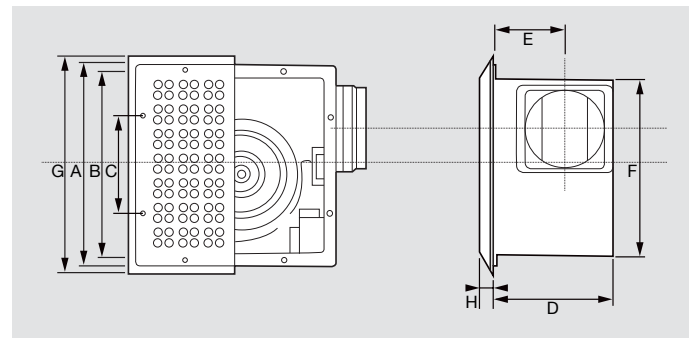

Dimensions

Model HBC...	Dimensions, mm							
	A	B	C	D	E	F	G	H
24	280	266	160	135	88	240	300	15
34	310	296	180	198	134	270	330	15
44	310	296	180	198	134	240	300	15